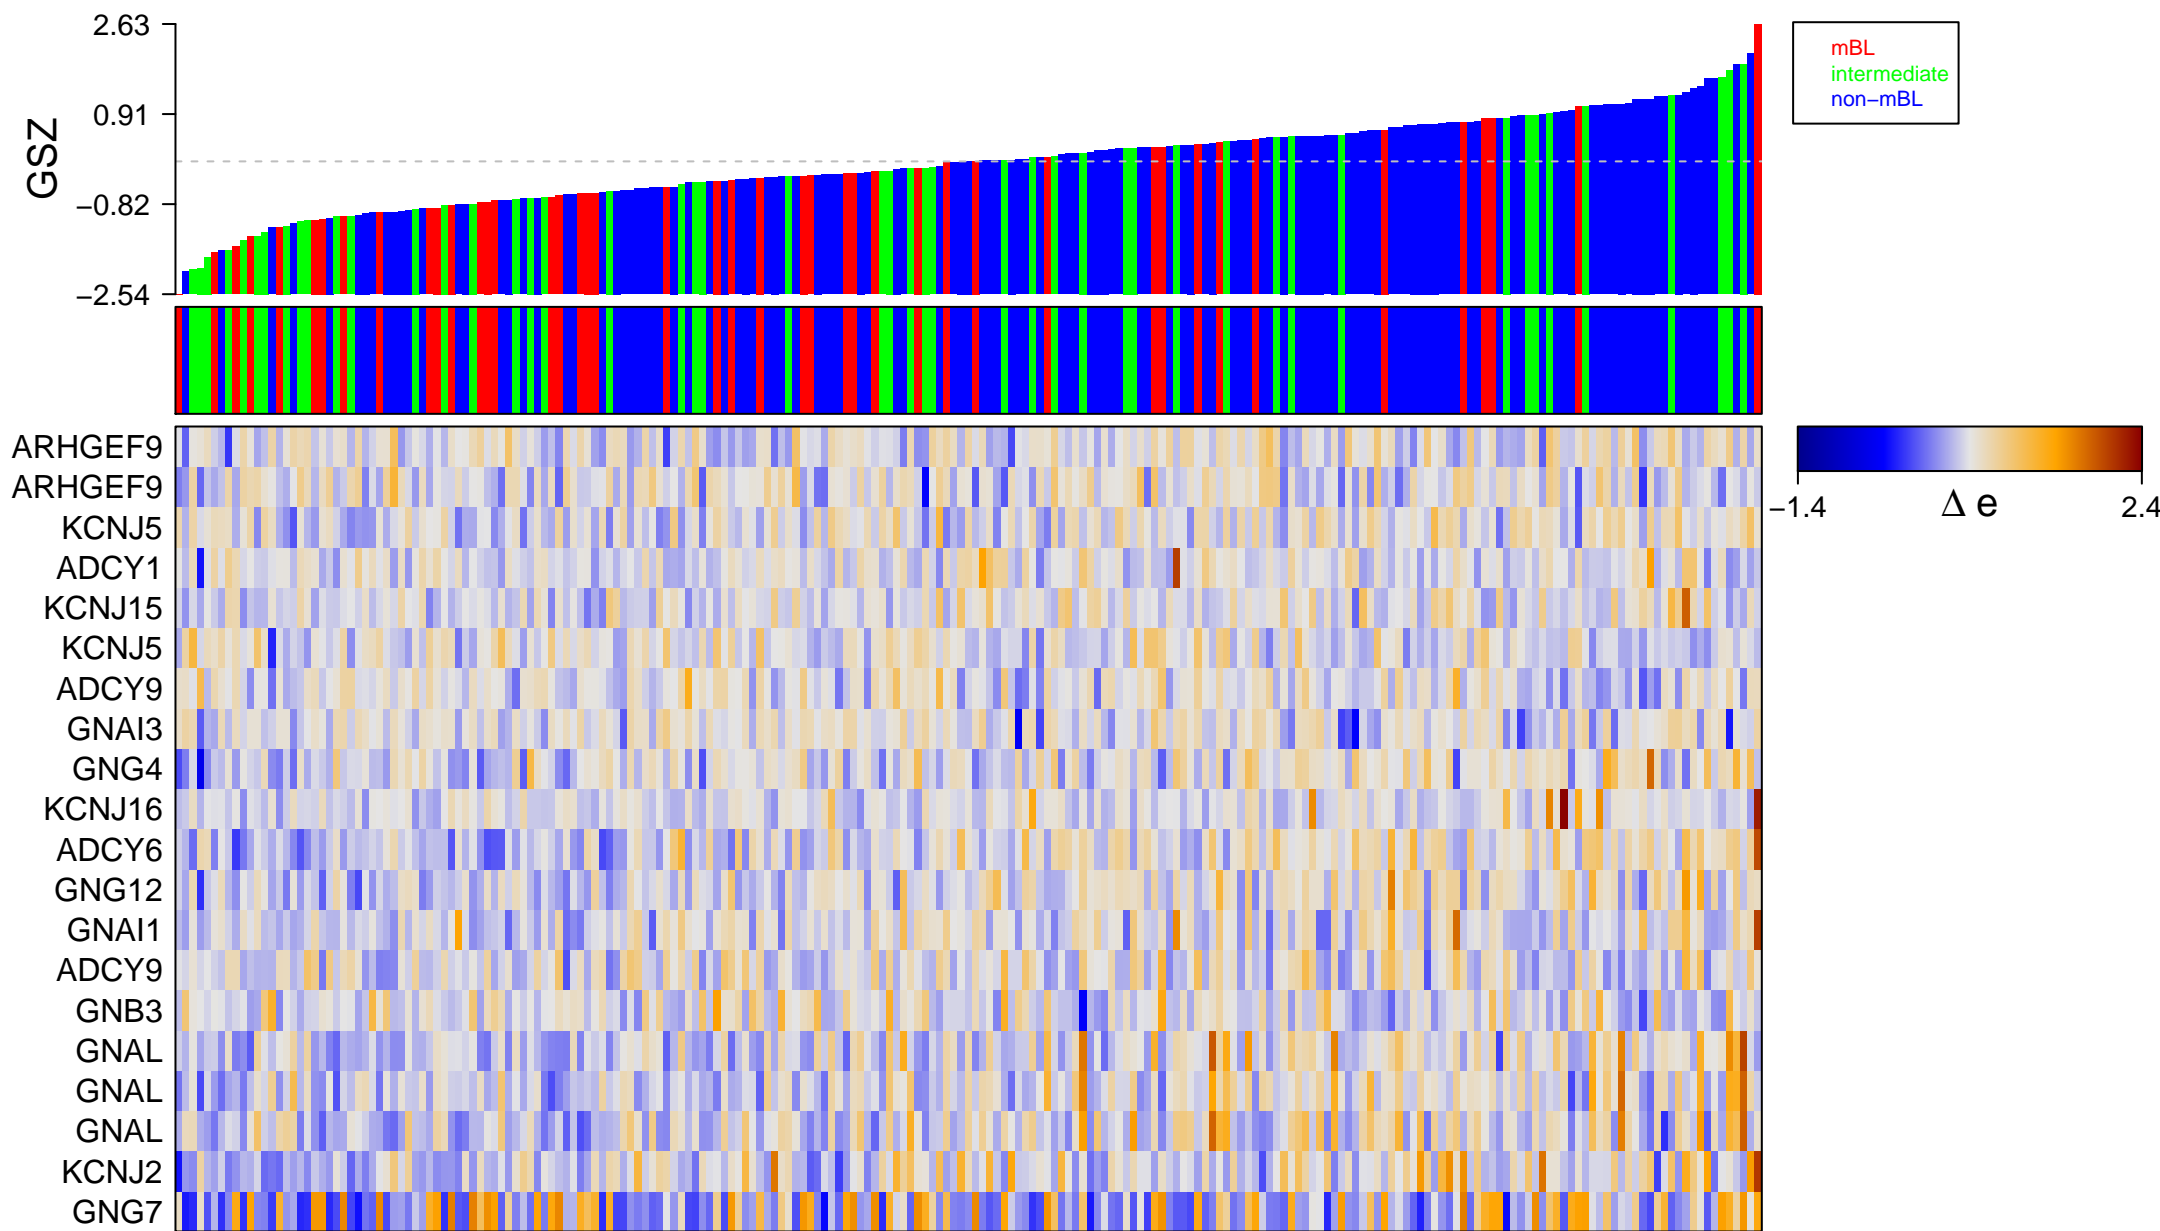

# REACTOME\_GABA\_RECEPTOR\_ACTIVATION

# REACTOME\_GABA\_RECEPTOR\_ACTIVATION

■ on  
■ -  
□ off